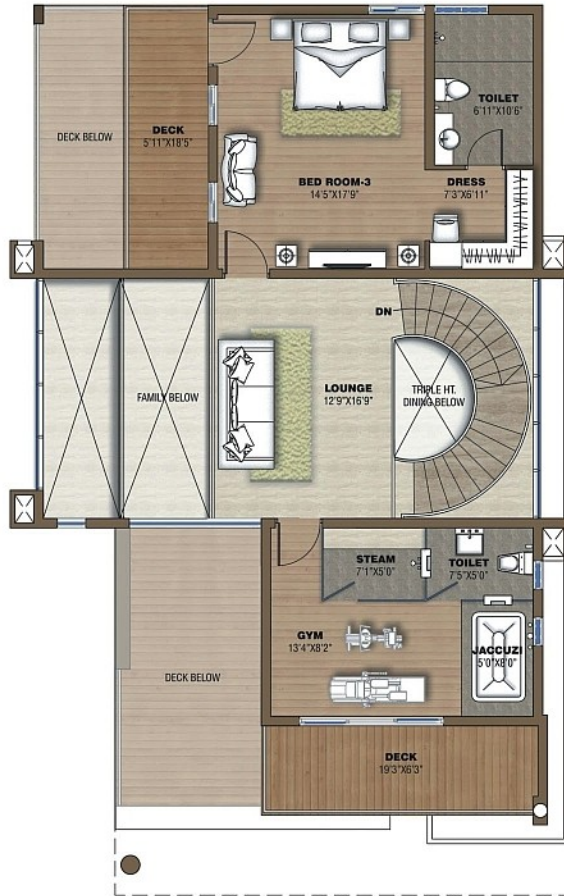

Woodrush Bungalow Type B (Second Floor)

Second Floor Plan

KEY PLAN

VILLA-A: 13 NOS.
 PLOT NOS.: 24,25,26,27,28,29,30,31,32,33,34,35 & 36.